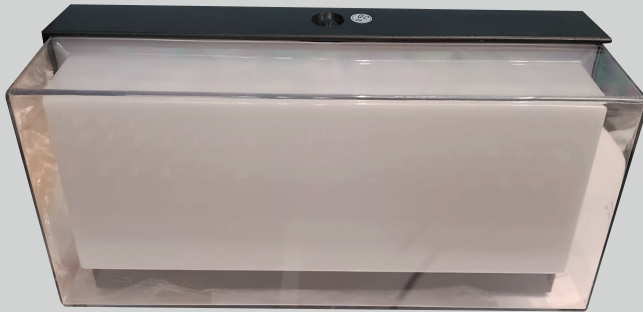

DL2306

LED SOLAR DL BLOCK FORTI

LUMINARIA SOLAR LED DL BLOCK FORTI

LED

180°-360°

4-6 Hrs

12 Hrs

CALIDA 3000K

TEMPERATURA DE LA LUCE
3000

800
lumenes

IP 65

CRI: 80